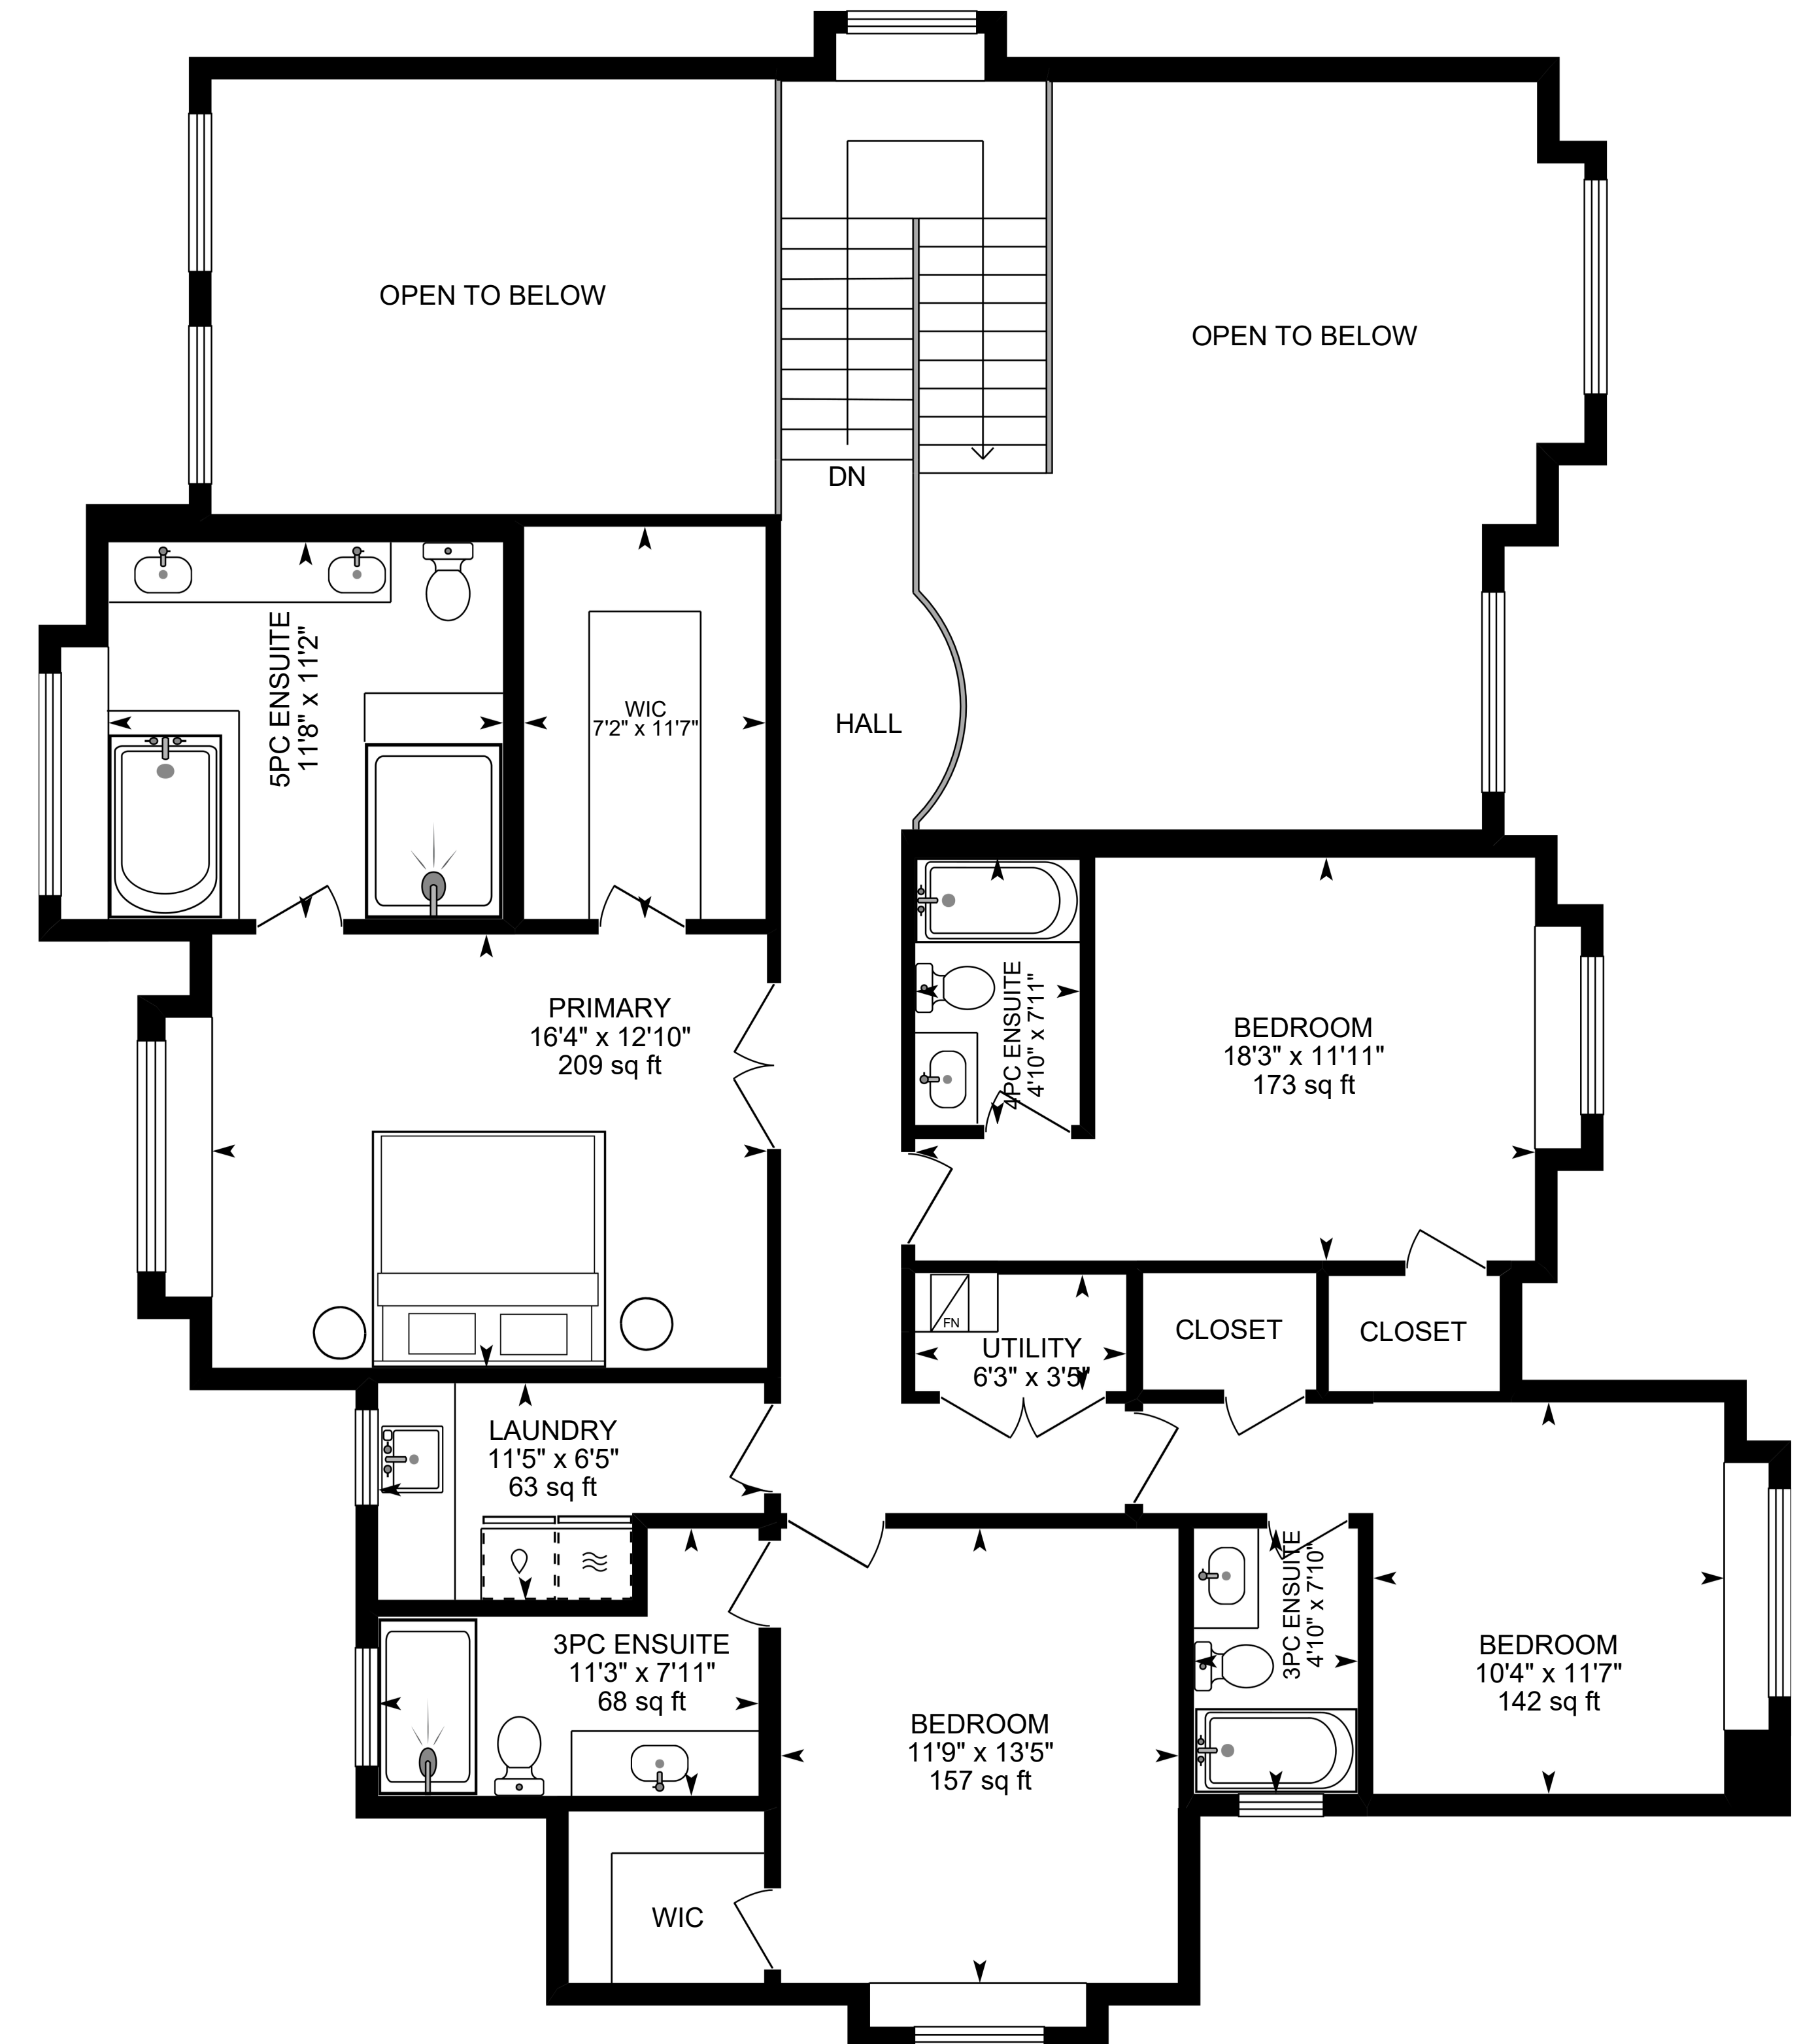

# 8160 Fairlane Rd, Richmond, BC

**Ajit Thaliwal**

Main Floor	2,579 SQ FT	Garage	398 SQ FT
Upper Floor	1,693 SQ FT	<b>Total Extras:</b>	<b>398 SQ. FT.</b>
<b>Total Livable:</b>	<b>4,272 SQ. FT.</b>		

(604) 727-5166  
 ajitsthalawal@gmail.com  
 richstonerealestate.ca

**Main Floor**

**Upper Floor**