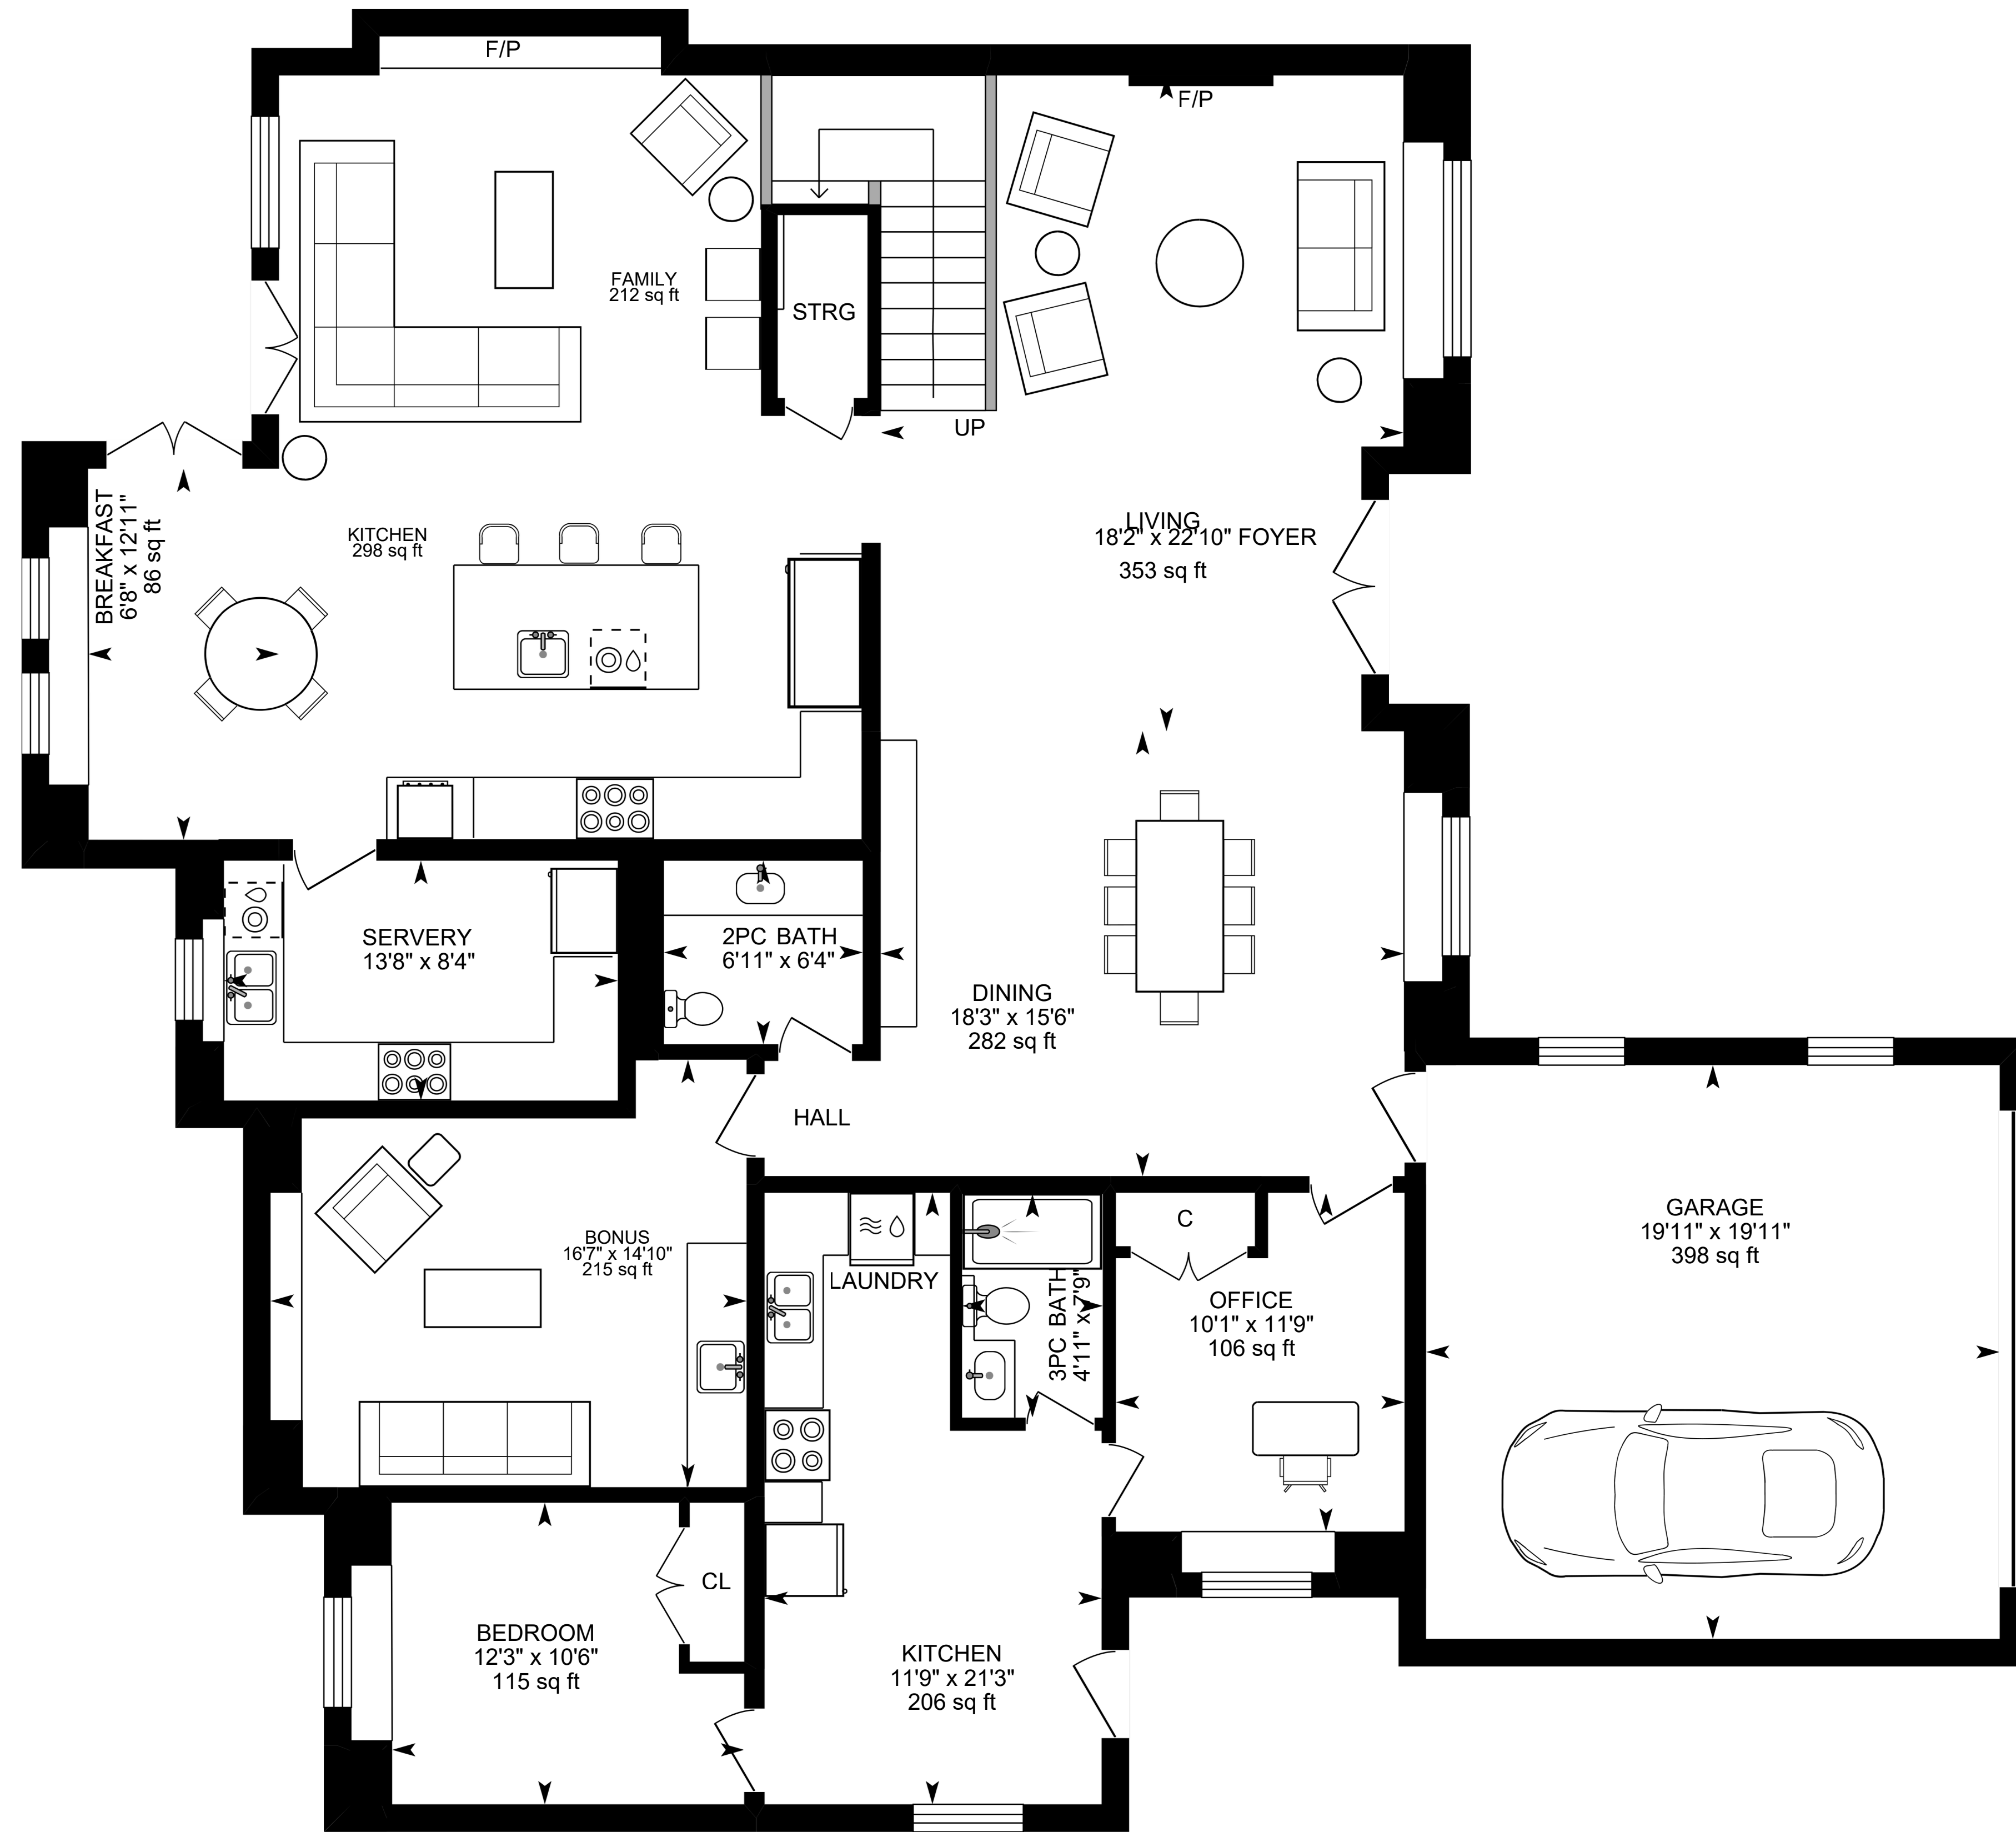

# 8160 Fairlane Rd, Richmond, BC

**Ajit Thaliwal**

Main Floor	2,579 SQ FT	Garage	398 SQ FT
Upper Floor	1,693 SQ FT	<b>Total Extras:</b>	<b>398 SQ. FT.</b>
<b>Total Livable:</b>	<b>4,272 SQ. FT.</b>		

(604) 727-5166  
 ajitsthalawal@gmail.com  
 richstonerealestate.ca

**Main Floor**

**Upper Floor**